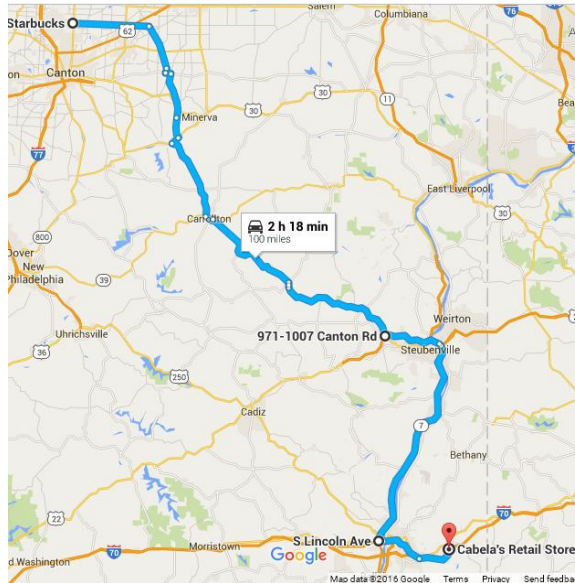

Cabela's, Wheeling Ride: (115 mi. ea. Way)

Meet at Starbucks 2197 East Maple Street, North Canton, OH 44720

Rt. 43 south to Steubenville to rt. 22 east to rt. 7 south.

Rt. 7 south to Wheeling to I-470 east to I-70 east

I-70 east to Cabella Dr.

Lunch at Cheddar's

then shop at Cabella's

Return Home:

I-70 west to I-470 west to rt. 7 north to rt. 250 north

Rt. 250 north to I-77 north to however you want to get home.