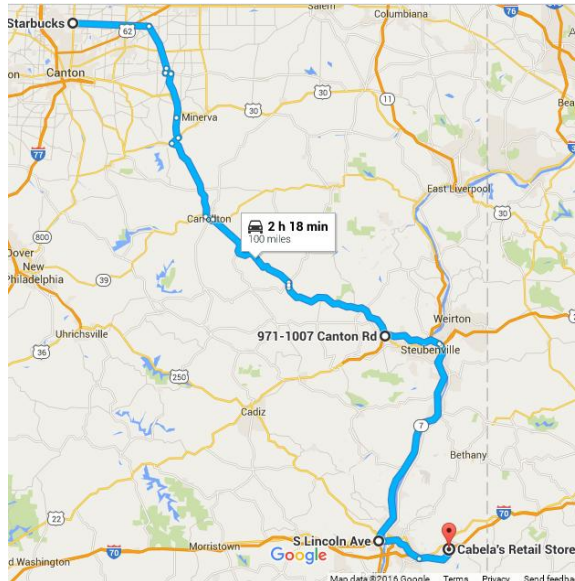

Cabela's, Wheeling Ride: (115 mi. ea. Way)

Meet at Starbucks 2197 East Maple Street, North Canton, OH 44720

Rt. 43 south to Steubenville to rt. 22 east to rt. 7 south.

Rt. 7 south to Wheeling to I-470 east to I-70 east

I-70 east to Cabella Dr.

Lunch at Cheddar's

then shop at Cabella's

Return Home:

I-70 west to I-470 west to rt. 7 north to rt. 250 north

Rt. 250 north to I-77 north to however you want to get home.